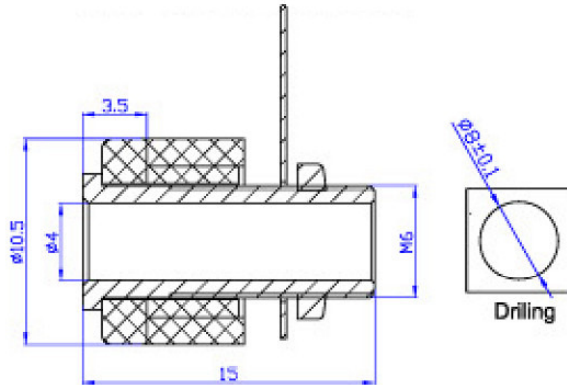

产品名称 (Name) :Panel Socket

产品型号 (Model) : A-2.108

4mm panel socket especially popular in the educational & training instrument. Solder connection

Material:

Socket body: zinc alloy

Surface treatment: nickel

Insulation: ABS