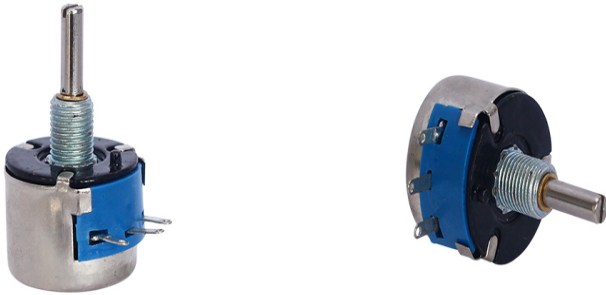

## WX14-12

| Potentiometer WX14-12       |                                    |
|-----------------------------|------------------------------------|
| Range of nominal resistance | 27 $\Omega$ -22K $\Omega$          |
| Resistance tolerance        | $\pm 5\%$ $\pm 10\%$               |
| Operating voltage           | 200V                               |
| Rated power                 | 3W ( 85 $^{\circ}$ C )             |
| Total mechanical travel     | 300 $^{\circ}$ $\pm$ 10 $^{\circ}$ |
| Starting torque             | 3.5-100mN.m                        |