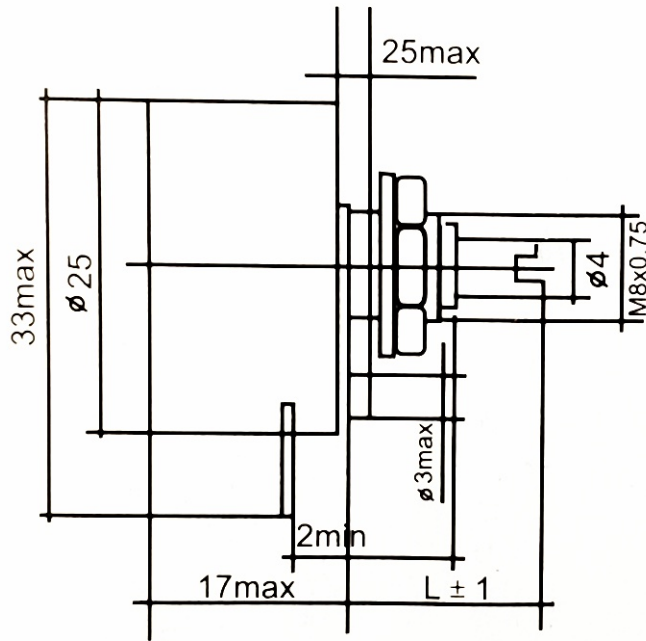

## WX14-12

| Potentiometer WX14-12       |                                    |
|-----------------------------|------------------------------------|
| Range of nominal resistance | 27 $\Omega$ -22K $\Omega$          |
| Resistance tolerance        | $\pm 5\%$ $\pm 10\%$               |
| Operating voltage           | 200V                               |
| Rated power                 | 3W ( 85 $^{\circ}$ C )             |
| Total mechanical travel     | 300 $^{\circ}$ $\pm$ 10 $^{\circ}$ |
| Starting torque             | 3.5-100mN.m                        |

# WX14-12

L-----16,20,25

Product link : <https://www.bochen-cn.com/wx14-12.html>