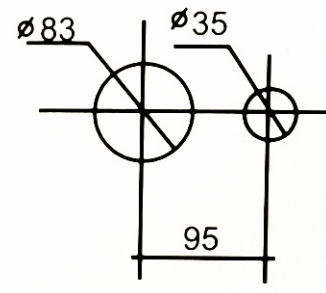

## WX14-12

| Potentiometer WX14-12       |                                    |
|-----------------------------|------------------------------------|
| Range of nominal resistance | 27 $\Omega$ -22K $\Omega$          |
| Resistance tolerance        | $\pm 5\%$ $\pm 10\%$               |
| Operating voltage           | 200V                               |
| Rated power                 | 3W ( 85 $^{\circ}$ C )             |
| Total mechanical travel     | 300 $^{\circ}$ $\pm$ 10 $^{\circ}$ |
| Starting torque             | 3.5-100mN.m                        |

# WX14-12

L-----16,20,25

Product link : <https://www.bochen-cn.com/wx14-12.html>